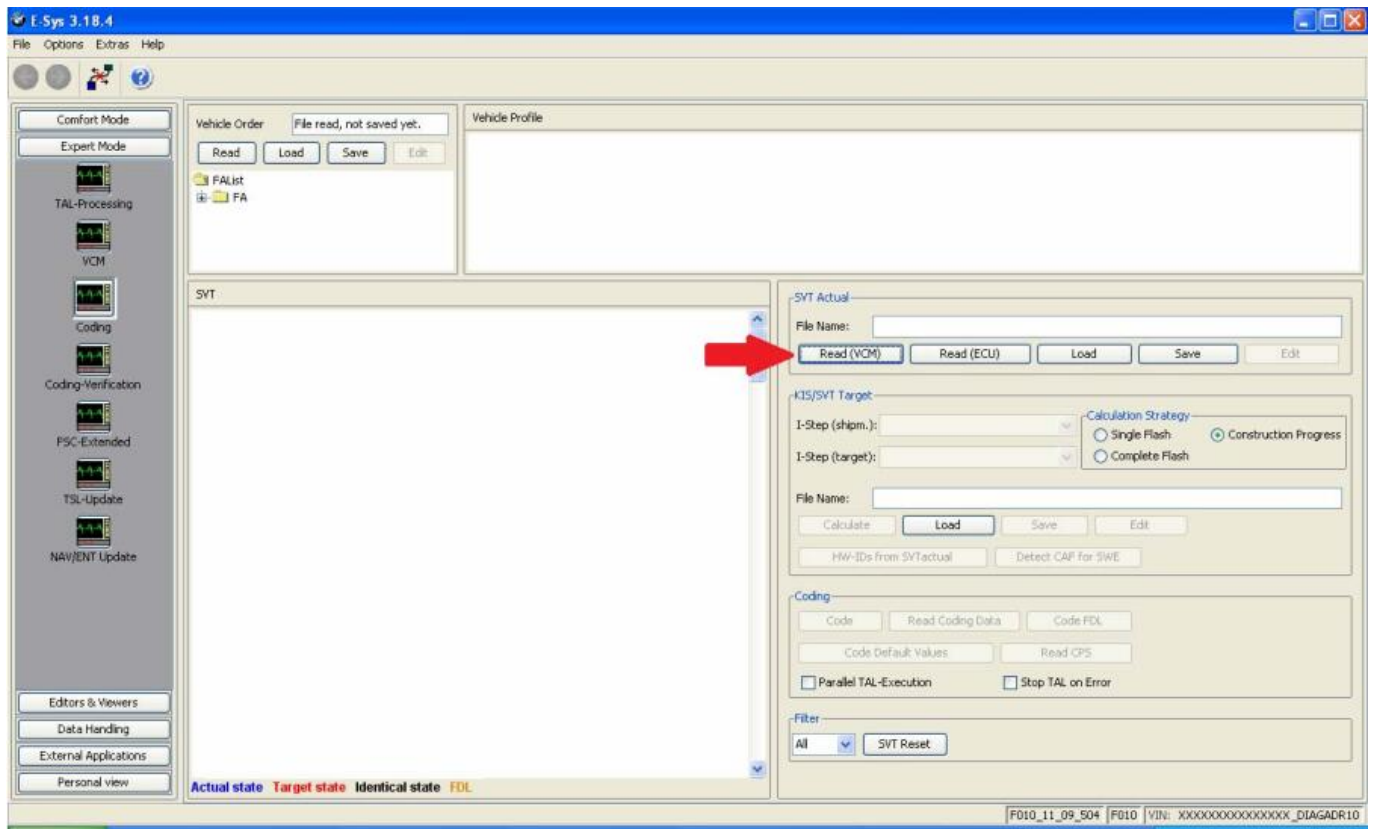

Download from
Dreamstime.com

This watermarked comp image is for previewing purposes only.

ID 35103813

© Yulia Gapeenko | Dreamstime.com

[Bmw E-sys 3.22.5l](#)

[Bmw E-sys 3.22.51](#)

Download from
Dreamstime.com